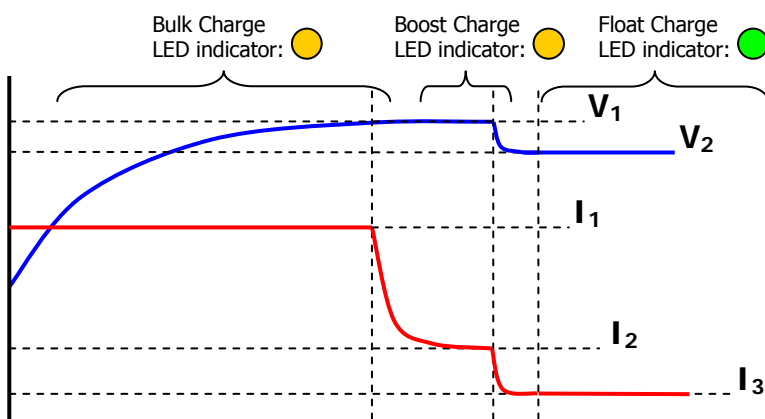

# Mini Charger

SLA Battery charger  
 Universal input voltage  
 Small size, wallplug model

	MINI1205	MINI1210	MINI2405
<b>Input voltage</b>	100-240Vac 50/60Hz	100-240Vac 50/60Hz	100-240Vac 50/60Hz
<b>Norm voltage</b>	12V	12V	24V
<b>V<sub>1</sub></b>	14.4V	14.4V	28.8V
<b>V<sub>2</sub></b>	13.7V	13.7V	27.4V
<b>I<sub>1</sub></b>	0.5A	1.0A	0.5A
<b>I<sub>2</sub></b>	0.3A	0.3A	0.3A
<b>Protected against</b>	Short circuit Over voltage Over current	Short circuit Over voltage Over current	Short circuit Over voltage Over current
<b>LED indicator</b>	● on ● charge ● end	● on ● charge ● end	● on ● charge ● end

## Charging Algorithm:

## Dimensions in mm: