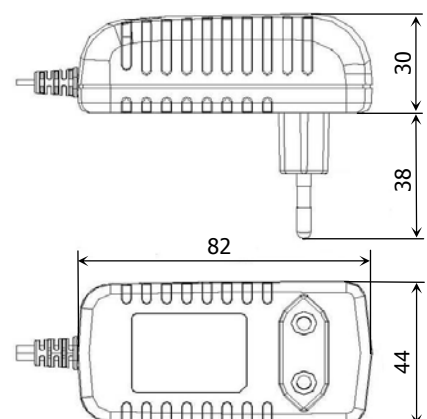

# Mini Charger

SLA Battery charger  
 Universal input voltage  
 Small size, wallplug model

	MINI1205	MINI1210	MINI2405
<b>Input voltage</b>	100-240Vac 50/60Hz	100-240Vac 50/60Hz	100-240Vac 50/60Hz
<b>Norm voltage</b>	12V	12V	24V
<b>V<sub>1</sub></b>	14.4V	14.4V	28.8V
<b>V<sub>2</sub></b>	13.7V	13.7V	27.4V
<b>I<sub>1</sub></b>	0.5A	1.0A	0.5A
<b>I<sub>2</sub></b>	0.3A	0.3A	0.3A
<b>Protected against</b>	Short circuit Over voltage Over current	Short circuit Over voltage Over current	Short circuit Over voltage Over current
<b>LED indicator</b>	● on ● charge ● end	● on ● charge ● end	● on ● charge ● end

## Dimensions in mm:

Ladekennlinie:

Abmessungen in mm: